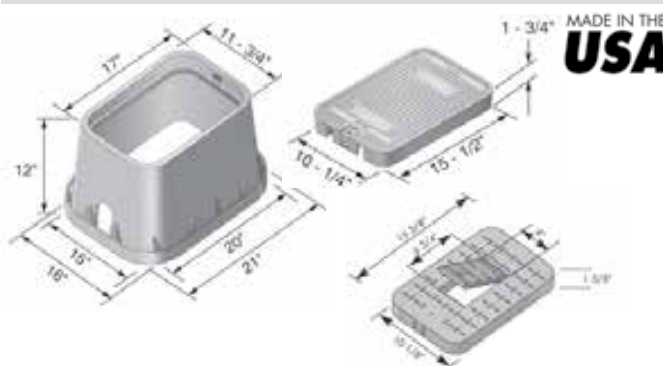

12" Plastic Water Meter Box

PART NO.	DESCRIPTION	CTN/MSTR
M12001	12" box and solid green lid	1/72
M12002	12" box and black reader lid	1/72
M12022	12" box and black lid marked "sewer"	1/72
M12003	6" extension	1/42
M12005	12" solid green lid only	1/216
M12006	12" black reader lid only	1/216
M12009	12" box and solid black lid	1/72

Note: All items shown are for non-vehicular applications. Concrete and asphalt installations are not recommended for plastic parts.